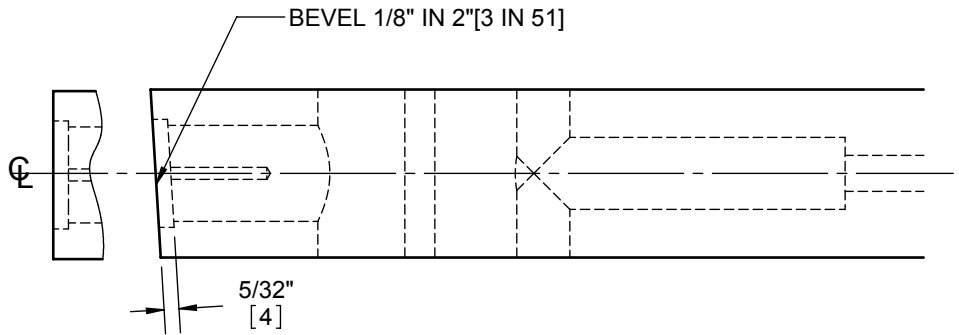

# 3480 EL/EU 12/24 RX ELECTRIFIED LEVERSETS WOOD DOOR PREP TEMPLATE

**NOTE 1:**  
FOR 3480RX ONLY, THE DIAMETER OF THE DRILLED HOLE MAY BE 3/8" [10].

- DOOR TYPE:** WOOD OR COMPOSITE, FLAT OR BEVELED
- DOOR THICKNESS:** 1 3/8" [35] - 2" [51]
- FACEPLATE:** SQUARE 1 1/8" [29] WIDTH
- BACKSETS:** 2 3/4" [70] STANDARD, 2 3/8" [60] OPTIONAL, 5" [127] OPTIONAL

DIMENSIONS IN [ ] ARE IN MILLIMETERS