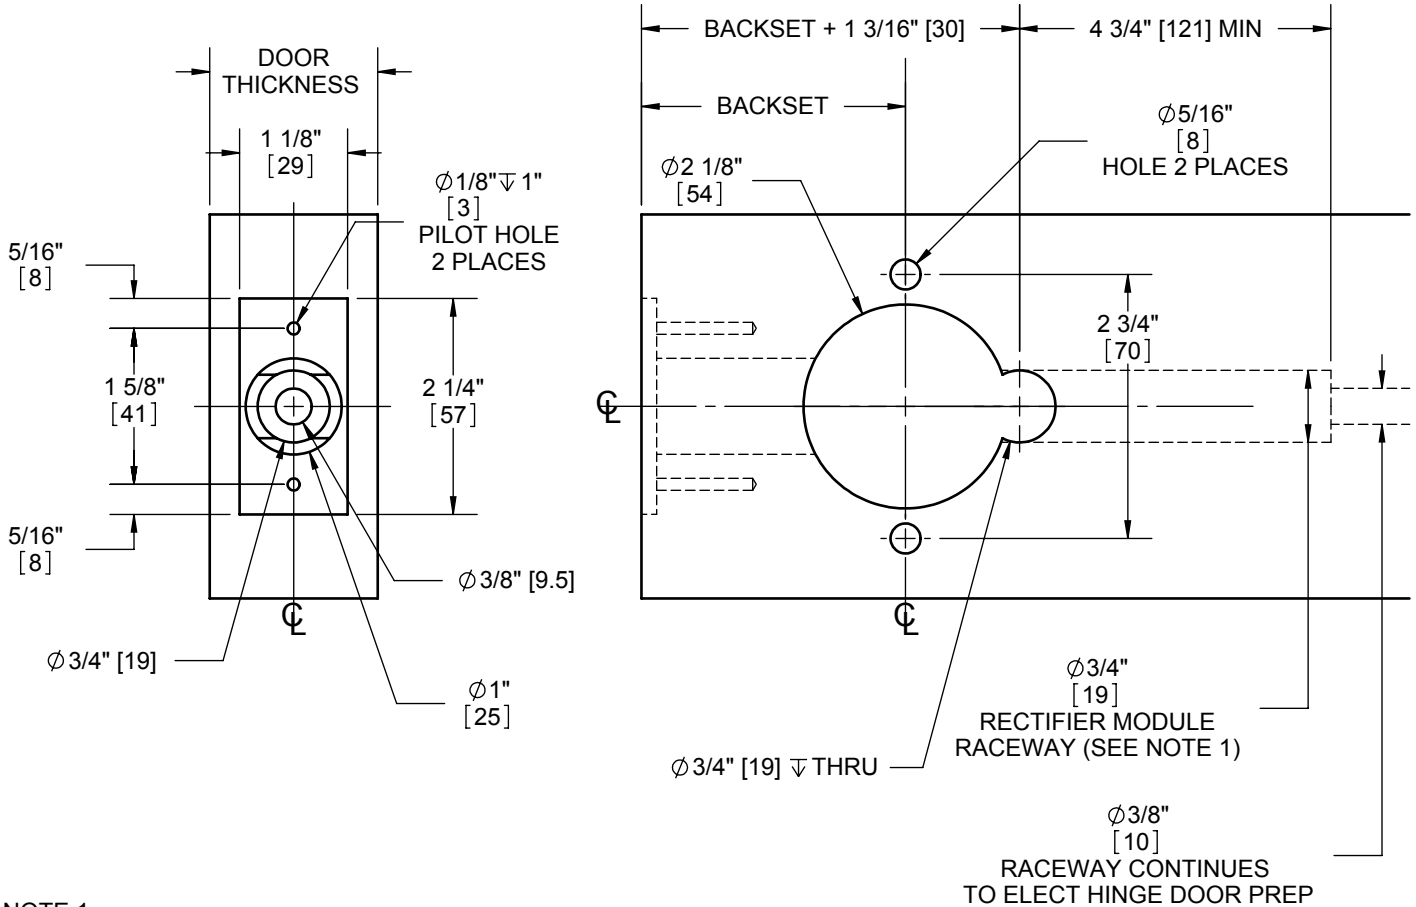

# 3480 EL/EU 12/24 RX ELECTRIFIED LEVERSETS WOOD DOOR PREP TEMPLATE

**NOTE 1:**  
FOR 3480RX ONLY, THE DIAMETER OF THE DRILLED HOLE MAY BE 3/8" [10].

- DOOR TYPE:** WOOD OR COMPOSITE, FLAT OR BEVELED
- DOOR THICKNESS:** 1 3/8" [35] - 2" [51]
- FACEPLATE:** SQUARE 1 1/8" [29] WIDTH
- BACKSETS:** 2 3/4" [70] STANDARD, 2 3/8" [60] OPTIONAL, 5" [127] OPTIONAL

DIMENSIONS IN [ ] ARE IN MILLIMETERS