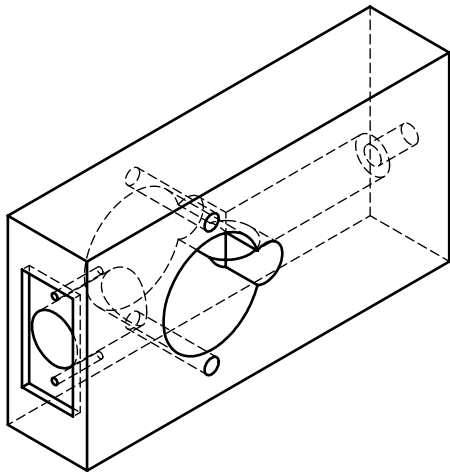

# 3480 EL/EU 12/24 RX ELECTRIFIED LEVERSETS WOOD DOOR PREP TEMPLATE

**NOTE 1:**  
FOR 3480RX ONLY, THE DIAMETER OF THE DRILLED HOLE MAY BE 3/8" [10].

- DOOR TYPE:** WOOD OR COMPOSITE, FLAT OR BEVELED
- DOOR THICKNESS:** 1 3/8" [35] - 2" [51]
- FACEPLATE:** SQUARE 1 1/8" [29] WIDTH
- BACKSETS:** 2 3/4" [70] STANDARD, 2 3/8" [60] OPTIONAL, 5" [127] OPTIONAL

DIMENSIONS IN [ ] ARE IN MILLIMETERS